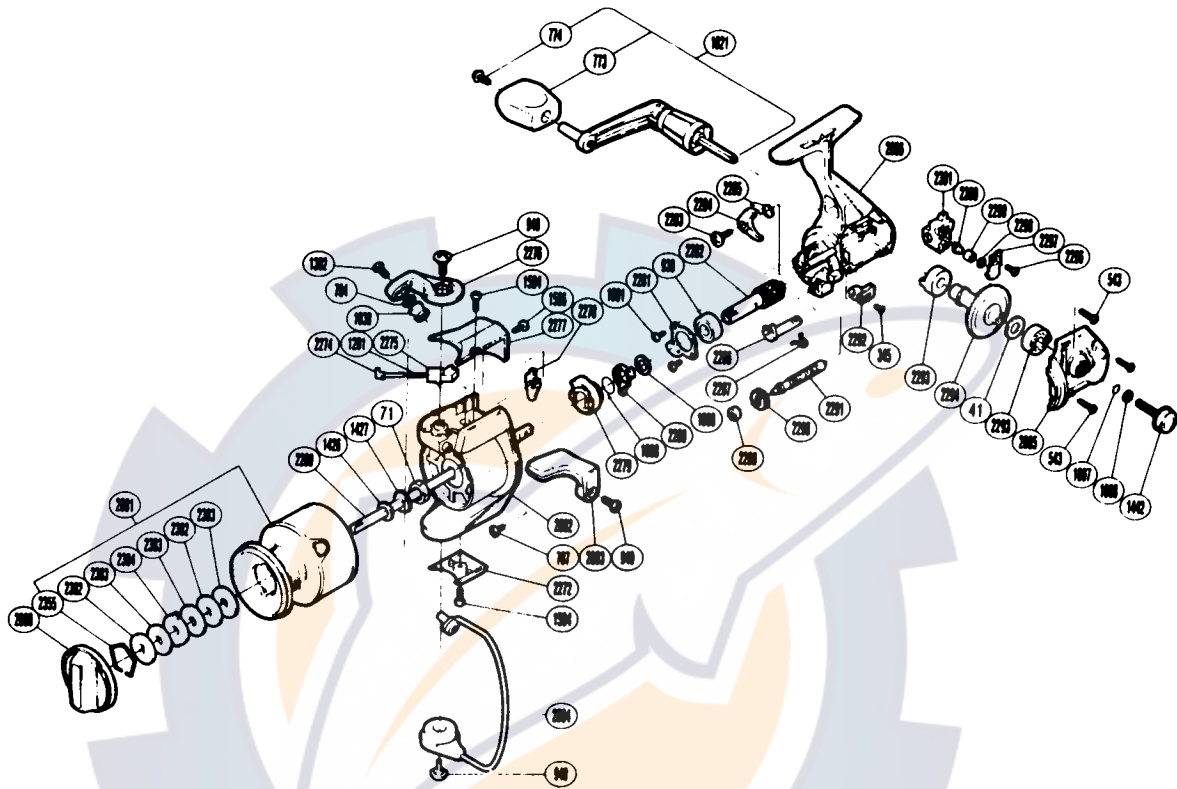

**BA AERO  
ULS**

**TO ORDER: USE RD PREFIX  
WITH PART NUMBER**

**PARTS LIST**

RD #	DESCRIPTION	RD #	DESCRIPTION	RD #	DESCRIPTION
0041	Drive Gear Washer	1888	Anti-Reverse Lock Out Spring	2291	Worm Shaft
0071	Rotor Nut	1890	Bushing Washer	2292	Anti-Reverse Lever
0345	Anti-Reverse Lever Screw	1891	Multi Purpose Screw	2293	Drive Gear Bushing
0543	Side Cover Screw (B)	2269	Main Shaft	2294	Drive Gear
0773	Handle Knob	2272	Rotor Side Cover	2296	Slider Retainer Screw
0774	Handle Knob Screw	2274	Bail Spring Guide (A)	2297	Oscillating Pawl Cover
0784	Line Roller Washer	2275	Bail Spring Guide (B)	2298	Spacer
0787	Nut Lock Screw	2276	Bail Arm	2299	Oscillating Slider Bushing
0930	Ball Bearing	2277	Bail Spring Cover	2300	Oscillating Pawl
0940	Bail Trip Cam Screw	2278	Bail Trip Lever	2301	Oscillating Slider
0949	Trigger Screw	2279	Anti-Reverse Ratchet	2355	Drag Washers Retainer
1007	Lock Washer Retainer	2280	Anti-Reverse Lock Out	2382	Key Washer
1008	Handle Lock Washer	2281	Bearing Retainer	2383	Drag Washer
1021	Handle Assembly	2282	Pinion Gear	2384	Eared Washer
1038	Sic Ceramic Roller	2283	Anti-Reverse Pawl Screw	2680	Drag Knob
1201	Bail Spring	2284	Anti-Reverse Pawl	2681	Spool Assembly
1302	Line Roller Screw	2285	Anti-Reverse Pawl Spring	2682	Rotor
1426	Spool Washer	2286	Anti-Reverse Cam	2683	Quick-Fire II Trigger
1427	Spool Support	2287	Anti-Reverse Cam Spring	2684	Bail Assembly
1442	Handle Screw Cap	2288	Worm Bearing	2685	Side Cover
1504	Bail Hold Cover Screw	2290	Idle Gear	2686	Body
1506	Bail Spring Cover Screw				